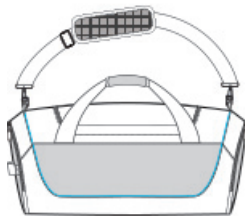

SPEC SHEET + MEASUREMENTS

New Era® Shutout Duffel. NEB700

Product photo

Perfect for game day and practice, the Shutout Duffel holds and organizes all your gear and includes a designated bat sleeve and ventilated shoe compartment.

- 600D 100% polyester/250D 100% polyester diamond dobby ripstop/reverse coated 600D bottom
- Large main compartment with U-shaped closure and two-way zipper
- Single end pocket for quick access to valuables and accessories
- Double carry handles with padded handle wrap for comfort
- Detachable, adjustable shoulder strap with swivel clips and sliding pad
- Zippered front pocket can be removed for ease of decoration
- Dimensions: 13"h x 21"w x 12"d; Approx. 3,276 cubic inches

Note: Bags not intended for use by children 12 and under.

Sketches

front

back

SPEC SHEET + MEASUREMENTS

New Era® Shutout Duffel. NEB700

COLORS

Graphite/
Black
PMS 7540C